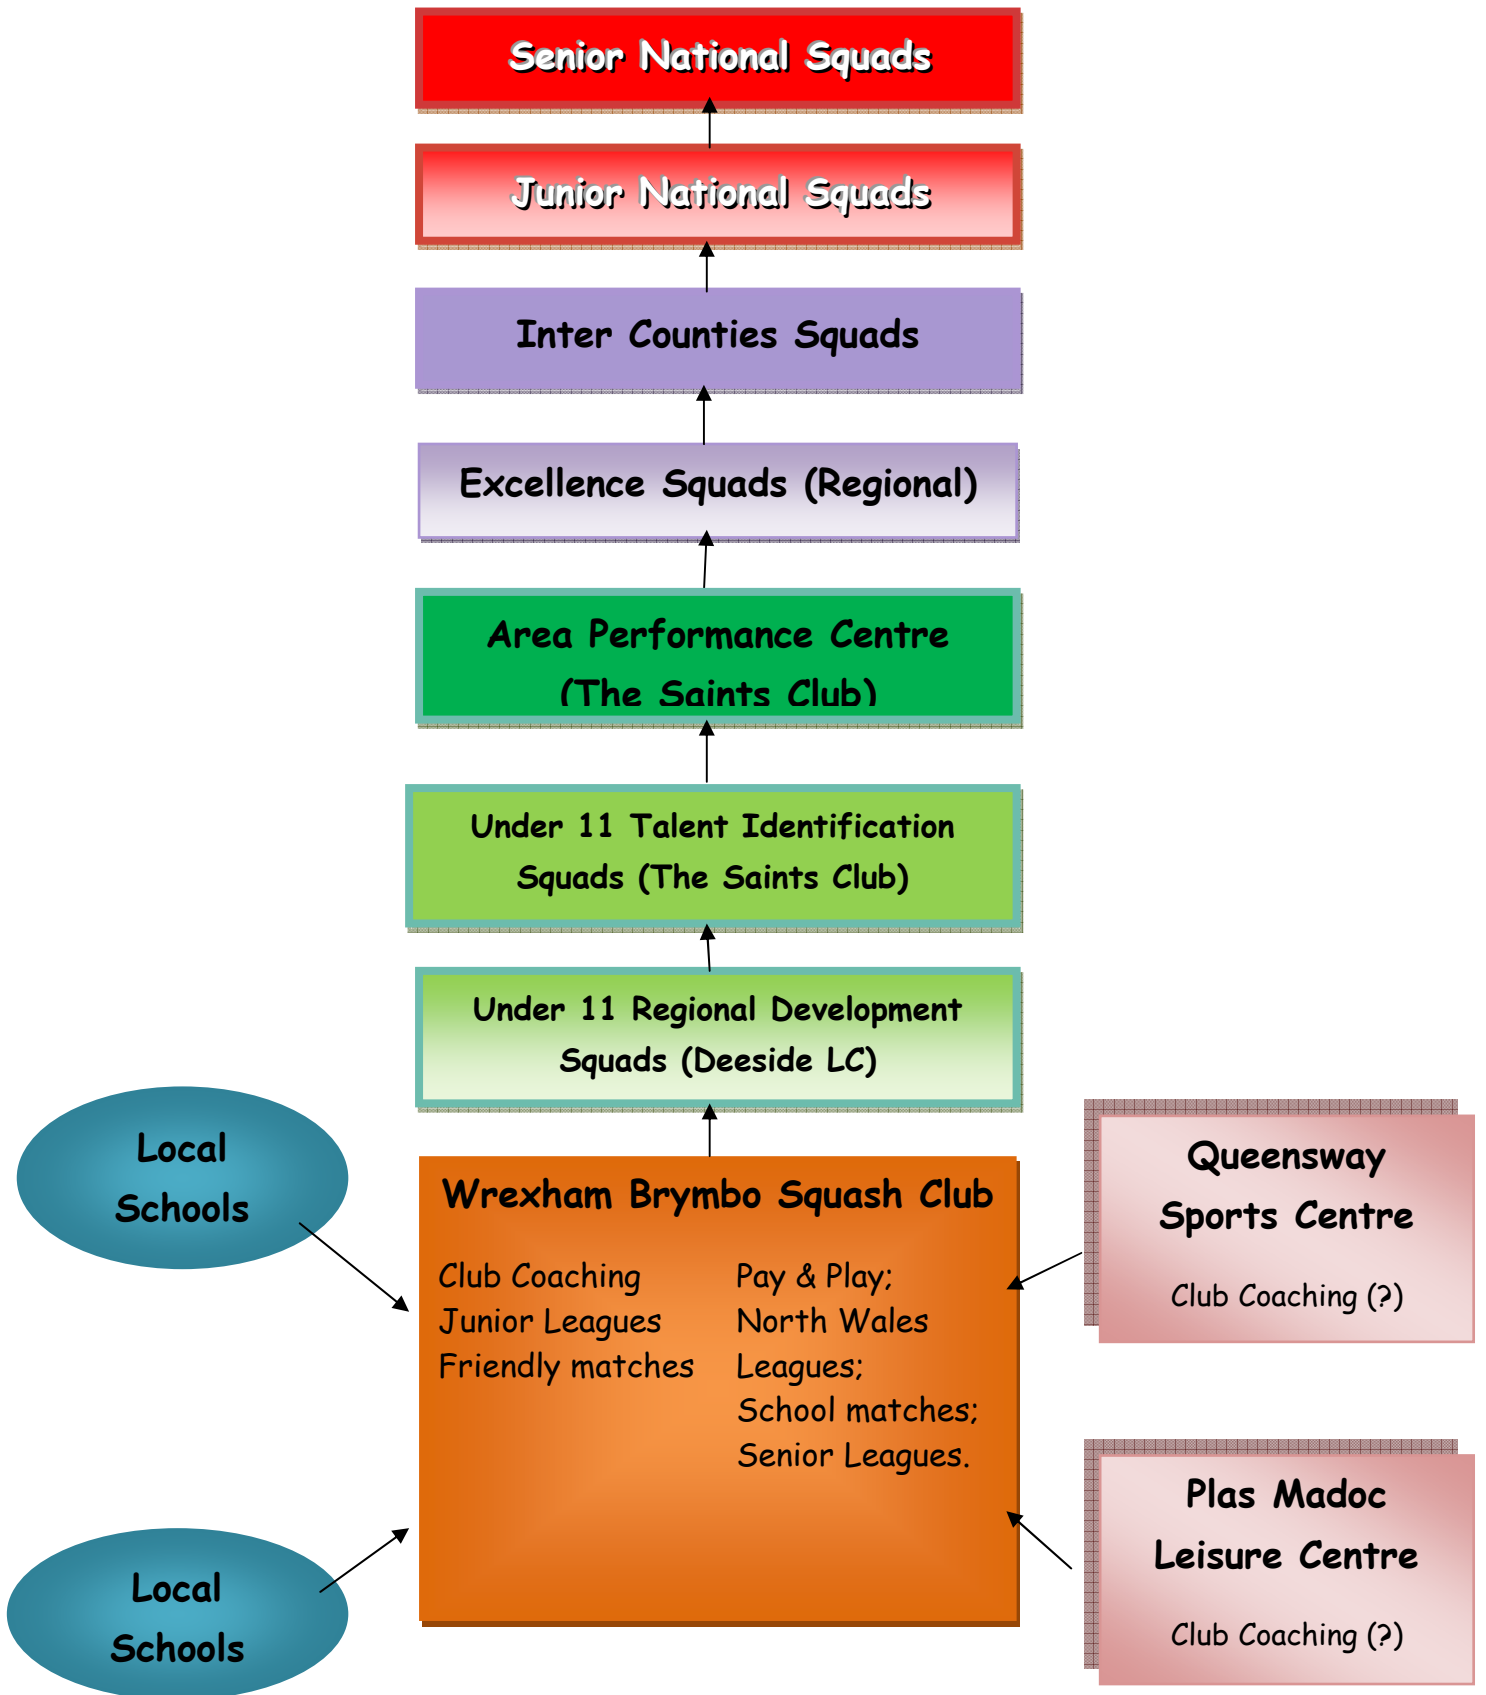

Wrexham Brymbo Junior Squash Structure and National Squads

The structure identified is fully supported by Qualified Coaches; Coach mentoring and individual coaching